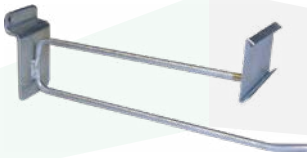

Security Lock

SLAT WALL DISPLAY

Slat Wall

Single Slat Hook

Double Slat Hook

Slat Track Hook

Slat Face Out

Slat Uni Rail

Slat Handbag Hook

7 Ball Gooseneck

Shoe Display

Head Hook

Bracket

SQUARE BAR DISPLAY

End Clip

Square Bar & End Clip

Single Square Bar Hook

Flat Square Bar Face Out

Ball Holder

12 Notch Gooseneck

20 Notch Gooseneck

Step Arm

SUPERMARKET EQUIPMENT

2 Tier Trolley & Baskets